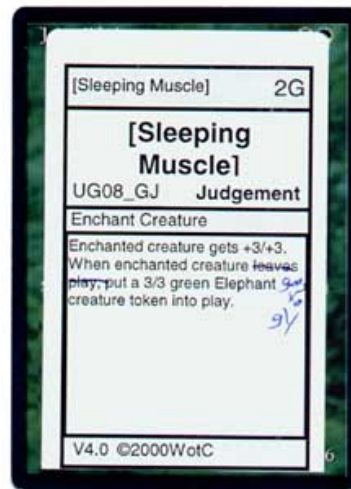

Home > Games > Magic > Magicthegathering.com > Magic Arcana

Judgment playtest cards II

Magic Arcana
 Friday, June 14, 2002

Goofy card names abounded during *Judgment* playtesting; so many, in fact, that we're doing this type of Arcana again. Below are four playtest cards, each with a really silly playtest name. Try to figure out what they became, then click on each card to see if you're right.